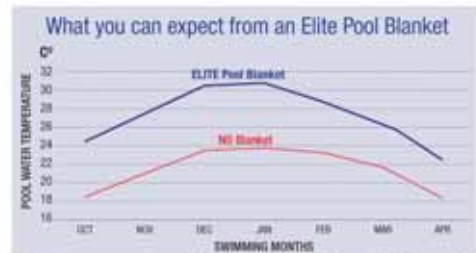

To extend your summer and enjoy your pool longer it's the Elite Solar Blanket - A range to fit all pools and budgets

WHAT MAKES ELITE POOL BLANKETS BETTER!

This table is reproduced from the report Swimming Pool Heating by J.T. Czamecki of Solar Energy - CSIRO Division of Mechanical Engineering Report TR19.