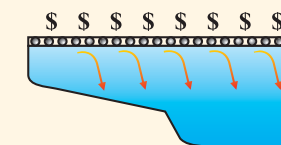

## To extend your summer and enjoy your pool longer it's the Elite Solar Blanket - A range to fit all pools and budgets

**WHAT MAKES ELITE POOL BLANKETS BETTER!**

This table is reproduced from the report Swimming Pool Heating by J.T. Czamecki of Solar Energy - CSIRO Division of Mechanical Engineering Report TR19.

**SOLAR HEATING FOR FREE**

- Swim in a warmer pool - up to 10°C warmer
- Extends your summer by up to 4 months

**KEEPS POOL CLEANER**

**HOW A POOL LOSES HEAT**

- A clean pool all year round
- Spend more time swimming and less time cleaning

**SAVES PRECIOUS WATER**

- Virtually stops evaporation
- Saves chemicals
- Saves precious water - (Up to 10,000 litres per month, saving you big dollars)