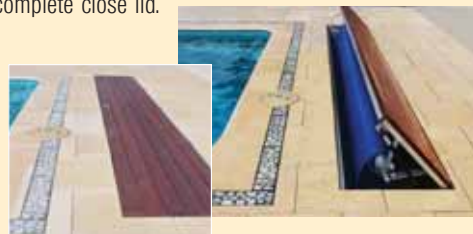

SEMI-AUTOMATIC LID MOUNTED POOL COVER & ROLLER:

- Lid mounted cover and roller with a choice of lid materials.
- Anodized aluminium encased underground box.
- Automatic lift and wind options are available.
- To open- lift the lid and pull out the blanket using the pull cord.
- To close- wind blanket back using steering wheel, when complete close lid.

ALUMINIUM HIDEAWAY™ POOL COVER

THE RANGE

ELITE STANDARD ROLLER

The Elite Standard Roller is a great economical all aluminium roller that will give many years of effortless and trouble-free operation.

ELITE MOBILE DELUXE ROLLER

The Elite Deluxe range of rollers are available either mobile or stationary. Featuring powder coated frames, a cool touch powder coated handle, over-cover retainers (that stops the over-cover from being blown off). Plus Elite's

exclusive drop pin brakes on both mobile and stationary units. (Preventing the roller from tipping or sliding).

ELITE PLATINUM RANGE

The New Elite Platinum range of rollers are available either mobile or stationary. Featuring anodized frames, a large easy wind wheel/handle combo, over-cover retainers (that stops the over-cover from

being blown off). Plus Elite's exclusive drop pin brakes on both mobile and stationary units. (Preventing the roller from tipping or sliding).

ELITE PLATINUM PLUS RANGE

The exclusive top-of-the-range Platinum Plus Roller is the Rolls Royce of rollers. Featuring an extra strong design, fully corrosive resistant anodised finish, mobile or stationary operation, tall frames,

large easy wind wheel/handle combo and twist drop in brakes. (Preventing the roller from tipping or sliding).

AUTOMATIC ROLLER OPTIONS AVAILABLE

6-12 YEAR PRO-RATA WARRANTY