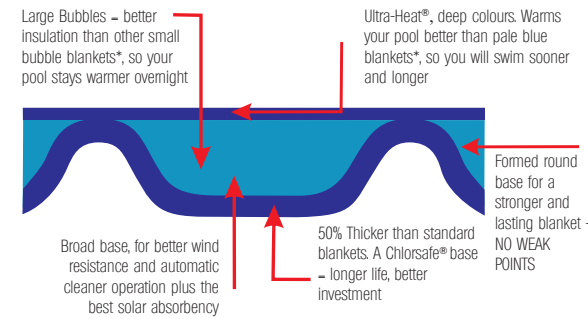

To extend your summer and enjoy your pool longer it's the Elite Solar Blanket - A range to fit all pools and budgets

WHAT MAKES ELITE POOL BLANKETS BETTER!

This table is reproduced from the report Swimming Pool Heating by J.T. Czamecki of Solar Energy - CSIRO Division of Mechanical Engineering Report TR19.